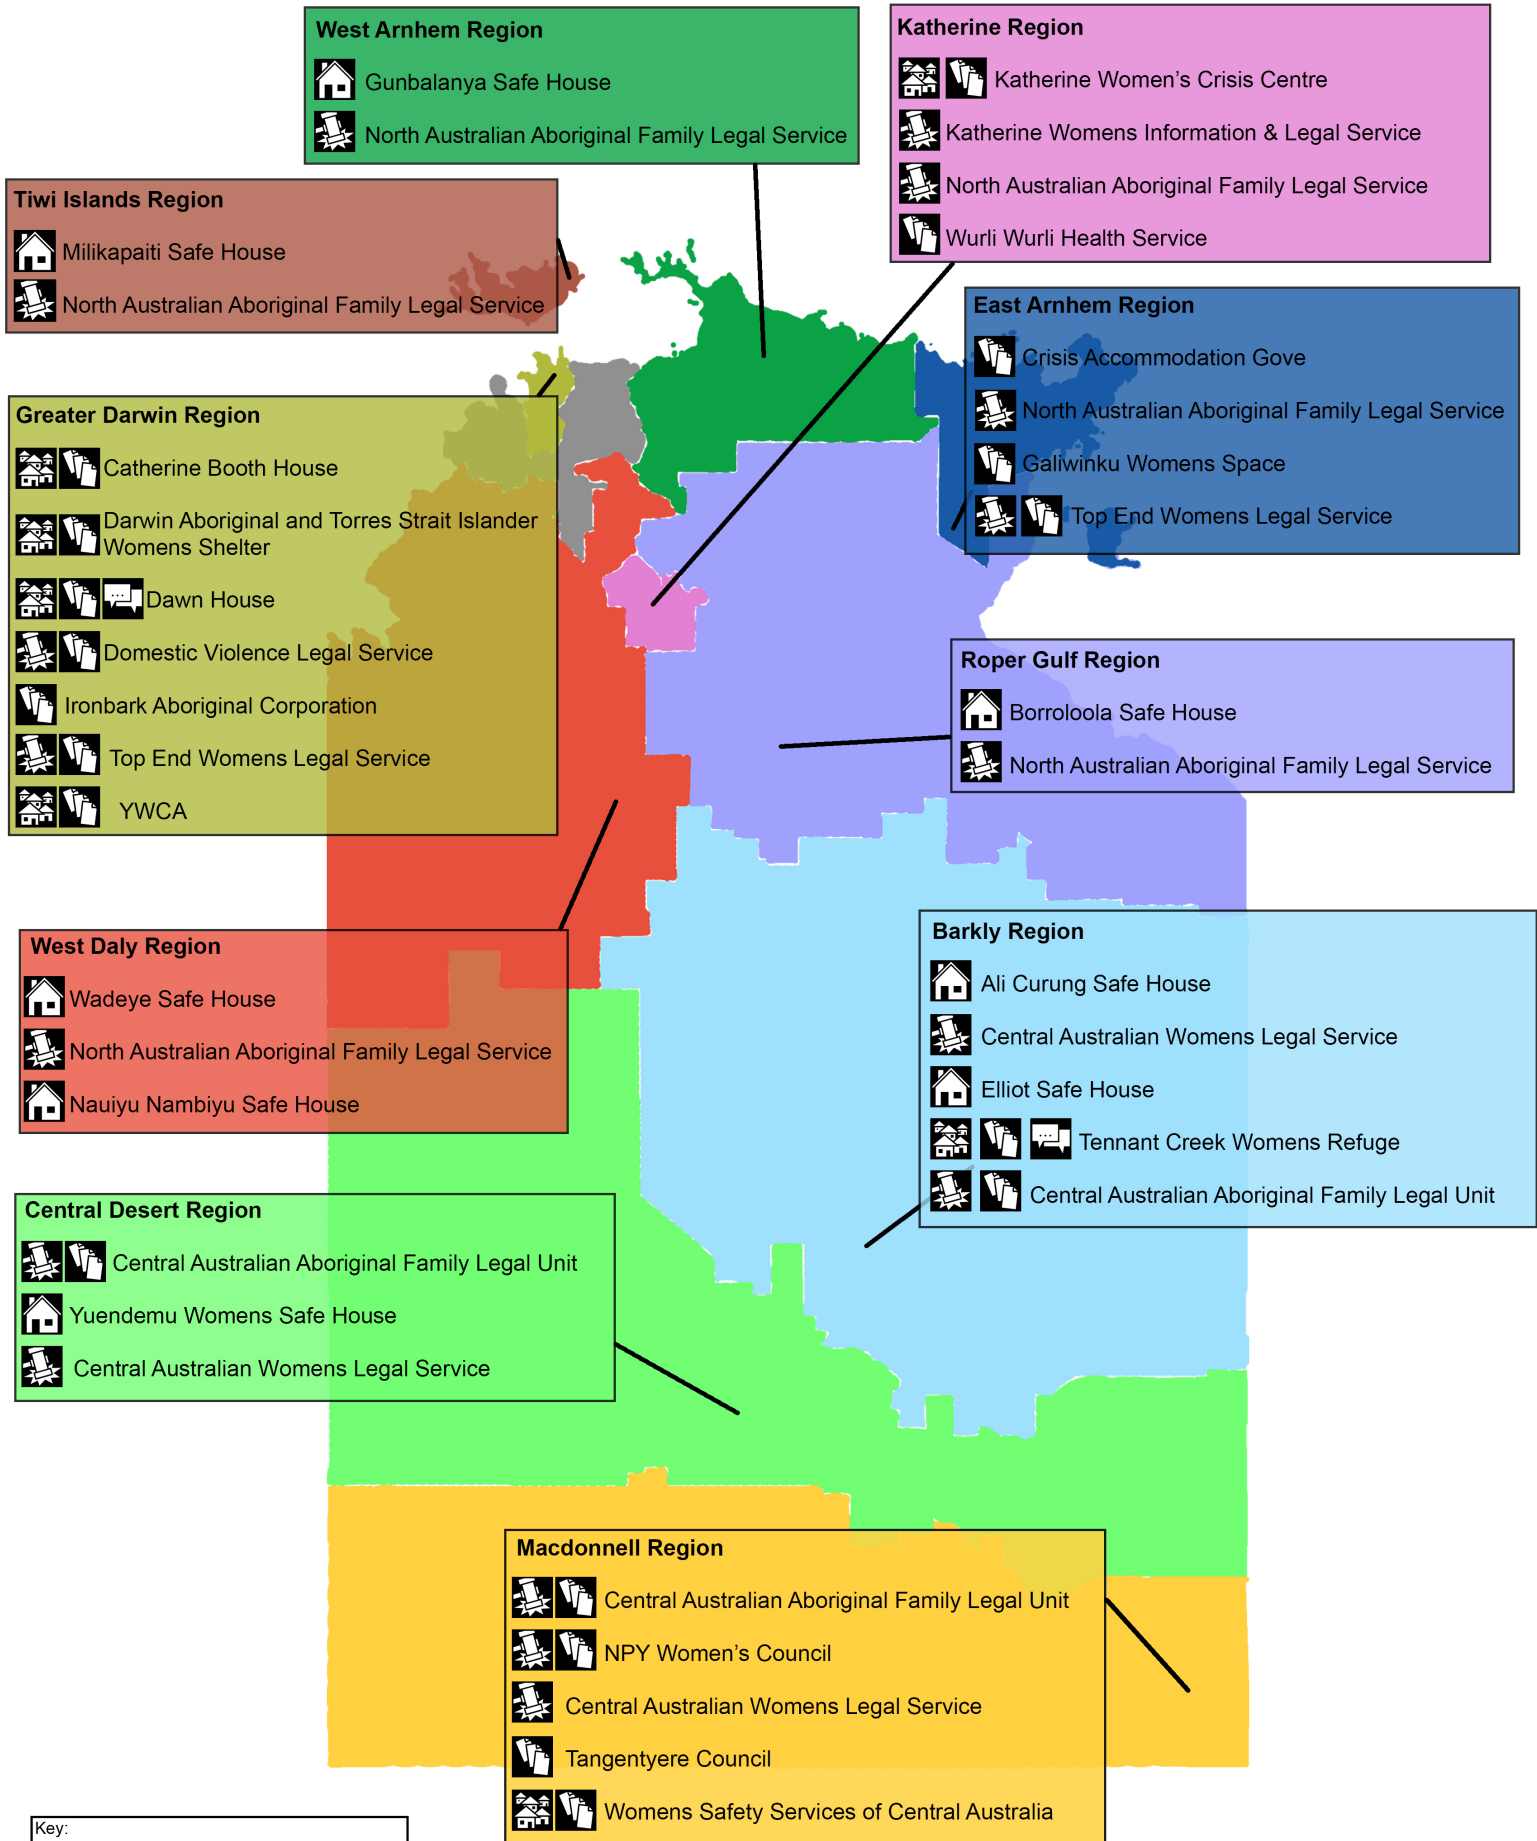

NGO Domestic & Family Violence Services Map

for women who are experiencing DFV in the Northern Territory

Key:

	Legal Service
	Emergency and Short Term Accommodation
	Case Management Services
	Specialist Counselling
	Safe House

For more detailed information, including services for men who use domestic and family violence please visit <https://ntcoss.org.au/directory/>